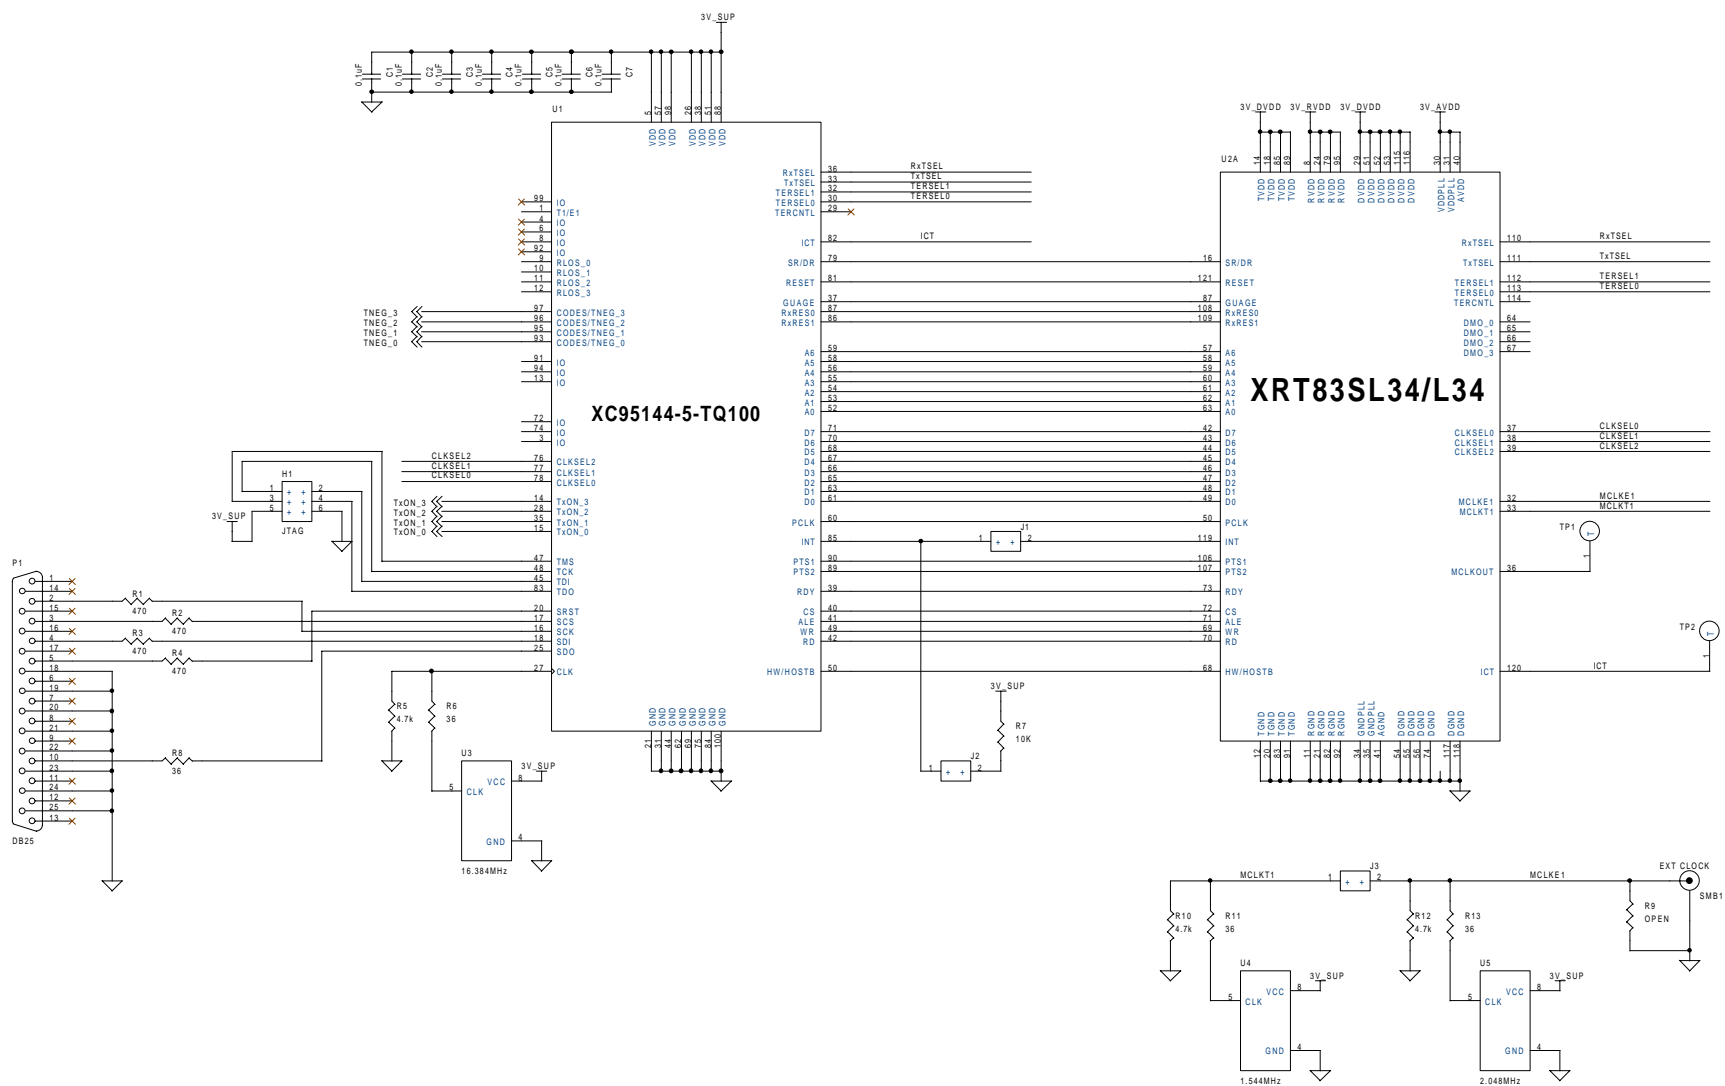

XRT83SL34/L34 LONG HAUL, SHORT HAUL LIU MAIN INTERFACE

POWER CIRCUITRY

BANANA PLUGS

GROUND POINTS

MOUNTING HOLES

LIU TRANSMIT AND RECEIVE

Tx=1:2, Rx=1:1
Note 1: Transformer Selection
 TRANSPOWER SMD606-05
 HALO TG74-1505N1