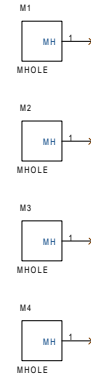

XRT83SL34/L34 LONG HAUL, SHORT HAUL LIU MAIN INTERFACE

POWER CIRCUITRY

BANANA PLUGS

GROUND POINTS

MOUNTING HOLES

LIU TRANSMIT AND RECEIVE

Tx=1:2, Rx=1:1
Note 1: Transformer Selection
 TRANSPOWER SMD606-05
 HALO TG74-1505N1