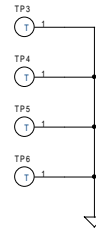

XRT83SL34/L34 LONG HAUL, SHORT HAUL LIU MAIN INTERFACE

POWER CIRCUITRY

BANANA PLUGS

GROUND POINTS

MOUNTING HOLES

LIU TRANSMIT AND RECEIVE

Tx=1:2, Rx=1:1
Note 1: Transformer Selection
 TRANSPOWER SMD606-05
 HALO TG74-1505N1