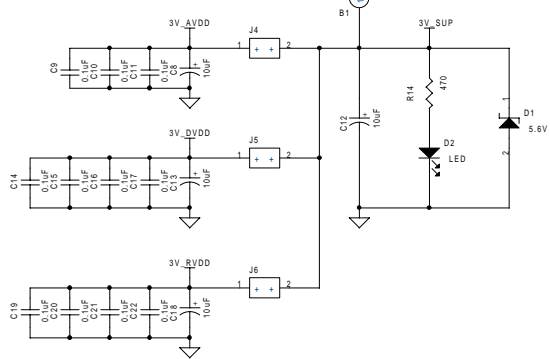

XRT83SL34/L34 LONG HAUL, SHORT HAUL LIU MAIN INTERFACE

POWER CIRCUITRY

BANANA PLUGS

GROUND POINTS

MOUNTING HOLES

LIU TRANSMIT AND RECEIVE

Tx=1:2, Rx=1:1
Note 1: Transformer Selection
 TRANSPOWER SMD606-05
 HALO TG74-1505N1