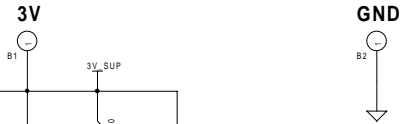

XRT83SL34/L34 LONG HAUL, SHORT HAUL LIU MAIN INTERFACE

POWER CIRCUITRY

BANANA PLUGS

GROUND POINTS

MOUNTING HOLES

LIU TRANSMIT AND RECEIVE

Tx=1:2, Rx=1:1
Note 1: Transformer Selection
 TRANSPOWER SMD606-05
 HALO TG74-1505N1