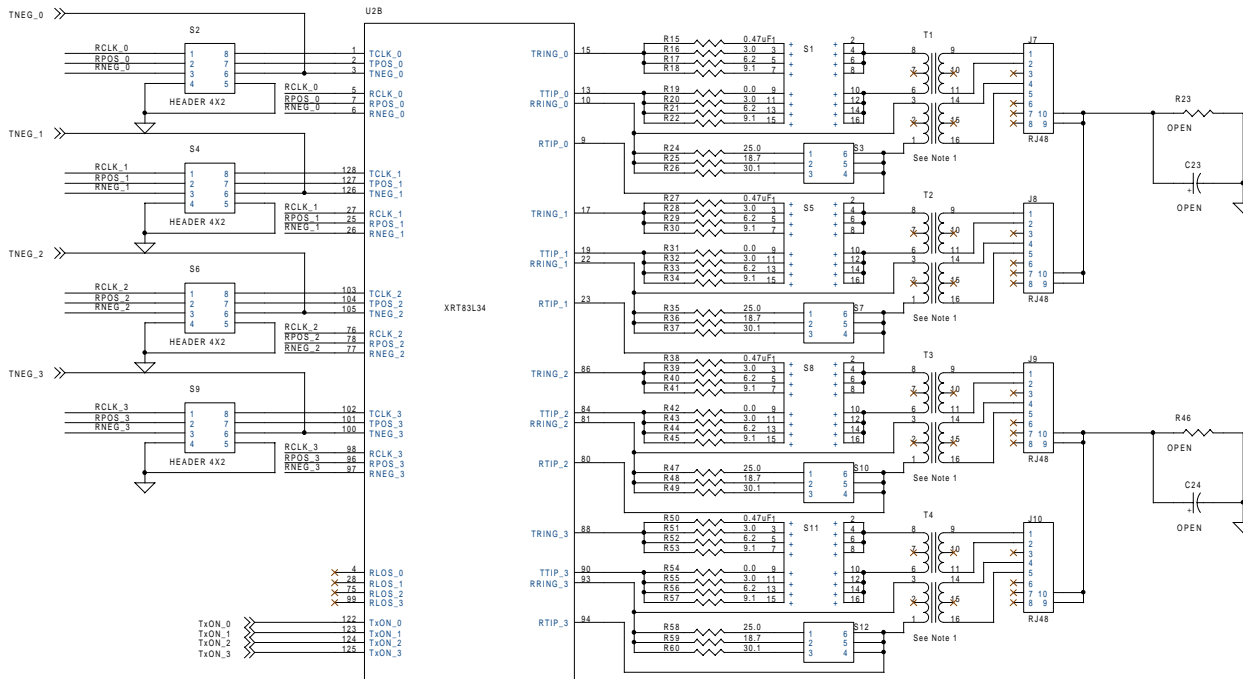

XRT83SL34/L34 LONG HAUL, SHORT HAUL LIU MAIN INTERFACE

POWER CIRCUITRY

BANANA PLUGS

GROUND POINTS

MOUNTING HOLES

LIU TRANSMIT AND RECEIVE

Tx=1:2, Rx=1:1
Note 1: Transformer Selection
 TRANSPOWER SMD606-05
 HALO TG74-1505N1